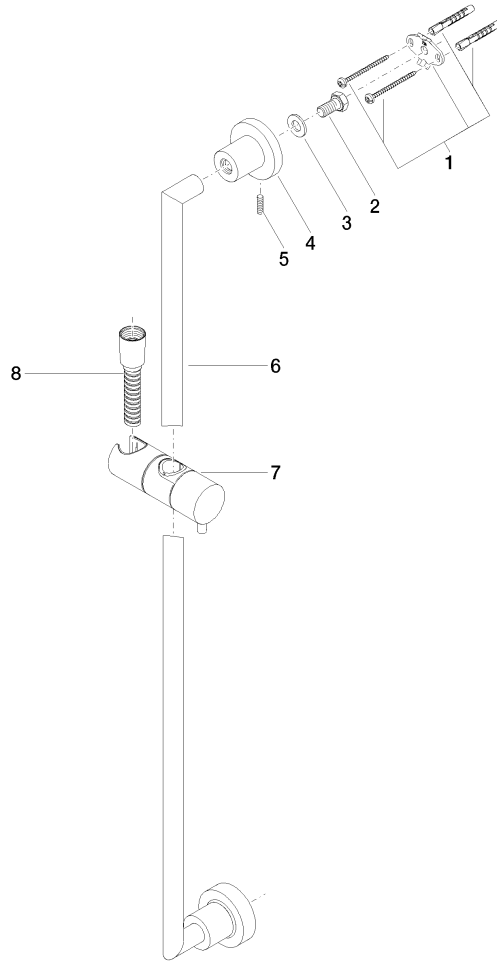

ST 050 203 1892

- slide bar
- Pipe diameter 18 mm
- rosettes Ø 55 mm
- gauge 800 mm
- metal shower hose 1750mm with integrated anti-twist protection
- shower hose connector 3/8"
- Three or five settings: COMPACT RAIN, COMPACT SOFT FLOW, COMPACT AQUAPRESSURE FLOW, max. flow rate 15 l/min (at 3 bar)
- Function from: 7 l/min
- spray head Ø 100mm

No.	Item Number	Name	Quantity used	Delivery time
1	09 23 01 039 90	sieve	1	2

ST 050 203 1892

- slide bar
- Pipe diameter 18 mm
- rosettes Ø 55 mm
- gauge 800 mm
- metal shower hose 1750mm with integrated anti-twist protection
- shower hose connector 3/8"

TARA Shower set - Champagne (22kt Gold)

TARA

ST 050 203 1892

ST 050 203 1892

mm [inches]

ST 050 203 1892

Parts for other finishes can be found here: [Chrome](#)

Spare parts list

No.	Item Number	Name	Quantity used	Delivery time
1	05 17 20 739 00 90	fixing set	2	2
2	09 30 30 071 90	screw	2	2
3	09 30 11 046 90	disc	2	2
4	08 17 89 505-47	holder	2	30
5	04 31 11 113 00 90	pin	2	2
6	05 28 22 590 00-47	bar	1	30
7	12 580 970-47	Slide unit - Champagne (22kt Gold)	1	30
8	28 322 970-47	Metal shower hose 1/2" x 3/8" x 1750 mm - Champagne (22kt Gold)	1	30