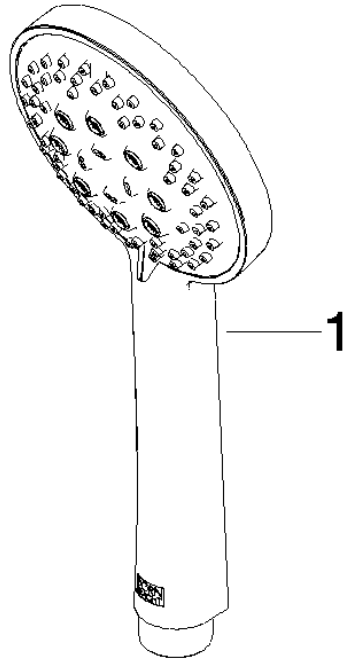

ST 050 203 1892

- slide bar
- Pipe diameter 18 mm
- rosettes Ø 55 mm
- gauge 800 mm
- metal shower hose 1750mm with integrated anti-twist protection
- shower hose connector 3/8"
- Three or five settings: COMPACT RAIN, COMPACT SOFT FLOW, COMPACT AQUAPRESSURE FLOW, max. flow rate 15 l/min (at 3 bar)
- Function from: 7 l/min
- spray head Ø 100mm

TARA Shower set - Champagne (22kt Gold)

TARA

ST 050 203 1892

TARA Shower set - Champagne (22kt Gold)

TARA

ST 050 203 1892

ST 050 203 1892

mm [inches]

Flow rate chart

Certificates

LGA_29984.

DVGW_DW-
6517DN0129.

WRAS_2210003.

ST 050 203 1892

Parts for other
finishes can be found
here: [Chrome](#)

Spare parts list

No.	Item Number	Name	Quantity used	Delivery time
1	09 23 01 039 90	sieve	1	2

ST 050 203 1892

- slide bar
- Pipe diameter 18 mm
- rosettes Ø 55 mm
- gauge 800 mm
- metal shower hose 1750mm with integrated anti-twist protection
- shower hose connector 3/8"