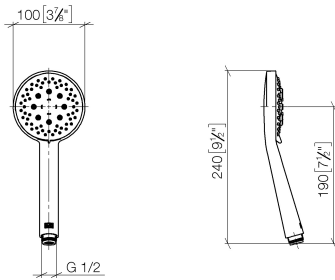

ST 050 203 1892

- slide bar
- Pipe diameter 18 mm
- rosettes Ø 55 mm
- gauge 800 mm
- metal shower hose 1750mm with integrated anti-twist protection
- shower hose connector 3/8"
- Three or five settings: COMPACT RAIN, COMPACT SOFT FLOW, COMPACT AQUAPRESSURE FLOW, max. flow rate 15 l/min (at 3 bar)
- Function from: 7 l/min
- spray head Ø 100mm

- Three or five settings: COMPACT RAIN, COMPACT SOFT FLOW, COMPACT AQUAPRESSURE FLOW, max. flow rate 15 l/min (at 3 bar)
- with anti-scale system
- spray head Ø 100mm
- 1/2" connection
- WRAS 1704043
- Function from: 7 l/min

TARA Shower set - Champagne (22kt Gold)

TARA

ST 050 203 1892

TARA Shower set - Champagne (22kt Gold)

TARA

ST 050 203 1892

ST 050 203 1892

mm [inches]

No.	Item Number	Name	Quantity used	Delivery time
1	09 23 01 039 90	sieve	1	2

ST 050 203 1892

- slide bar
- Pipe diameter 18 mm
- rosettes Ø 55 mm
- gauge 800 mm
- metal shower hose 1750mm with integrated anti-twist protection
- shower hose connector 3/8"